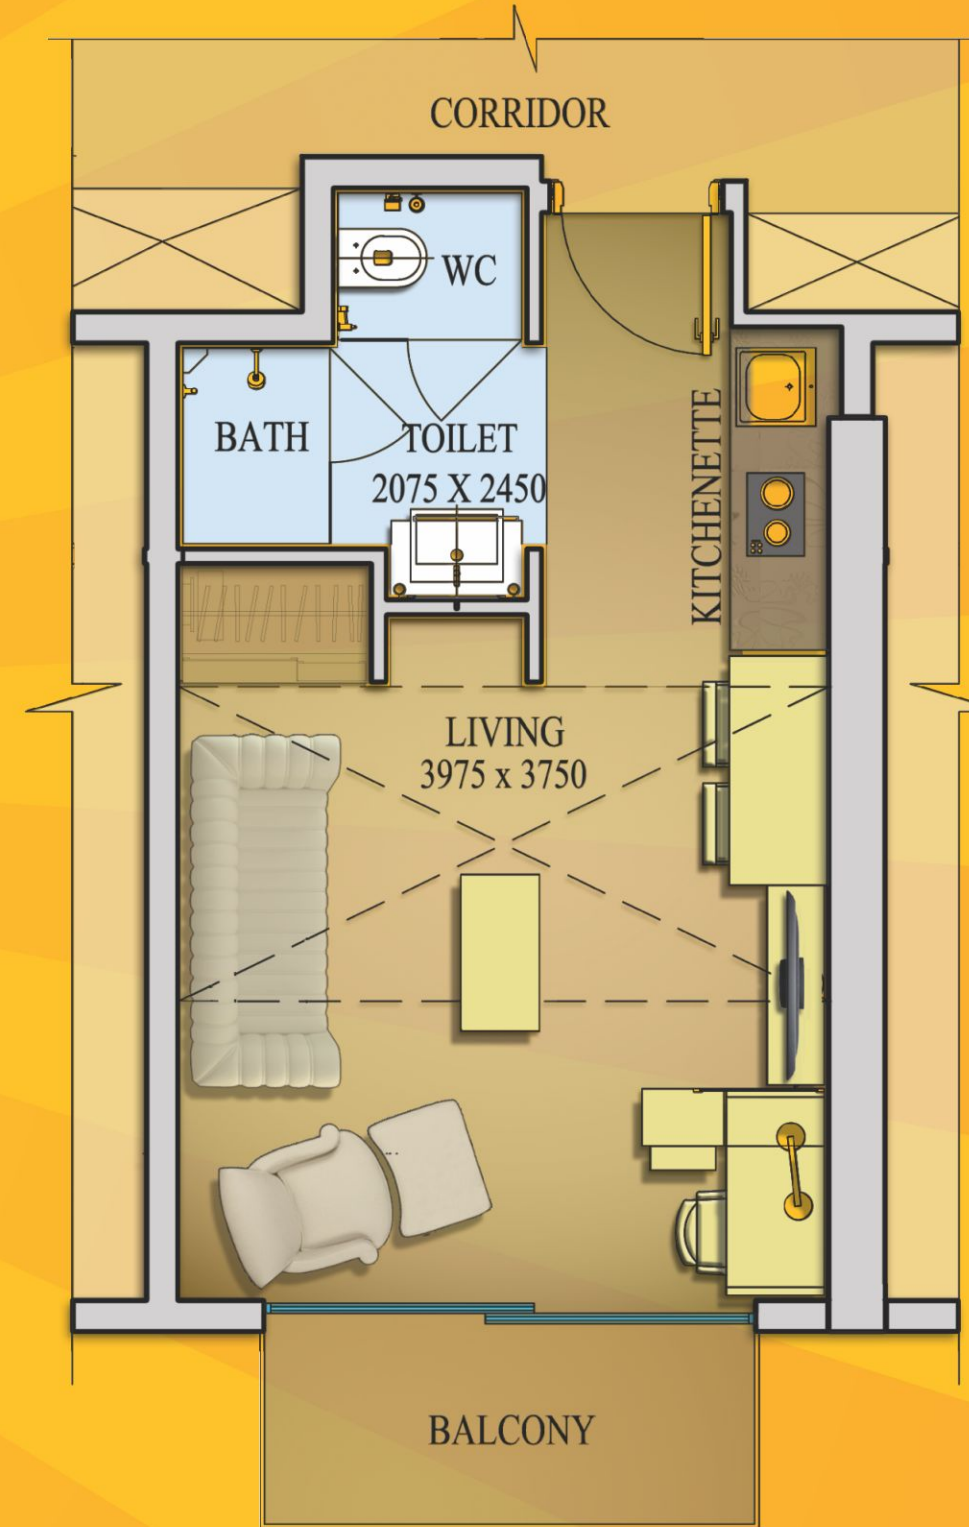

The Precise View

Tentative Super Area: ■ Petite: 575 sq. ft to 595 sq. ft ■ Easy: 625 sq. ft to 695 sq. ft ■ Phat: 705 sq. ft to 765 sq. ft

Serviced Super Studio

with 15 ft high ceiling.