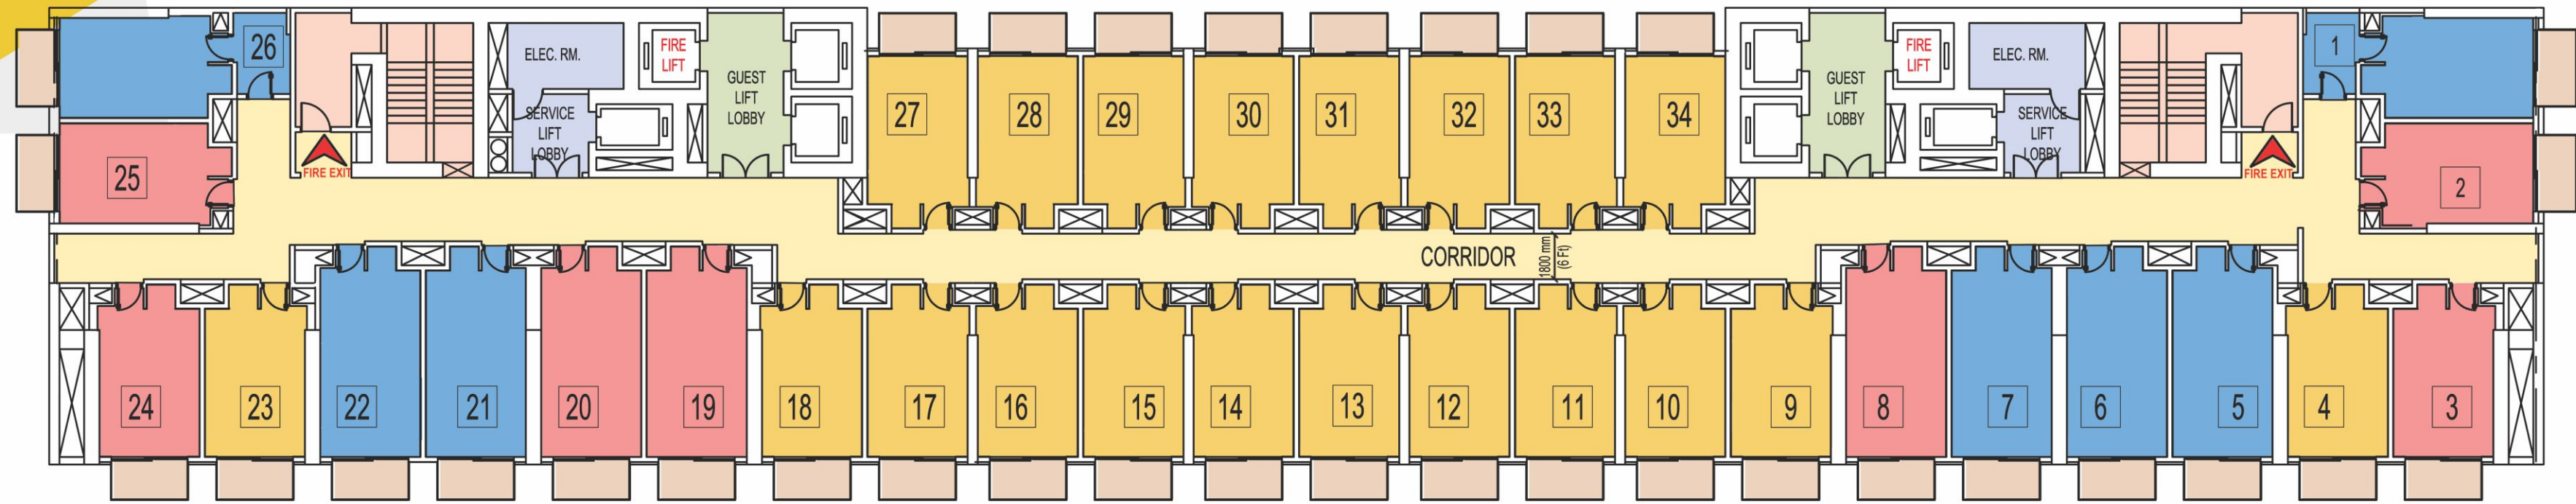

The Precise View

Tentative Super Area: ■ Petite: 575 sq. ft to 595 sq. ft ■ Easy: 625 sq. ft to 695 sq. ft ■ Phat: 705 sq. ft to 765 sq. ft

Serviced Super Studio

with 15 ft high ceiling.